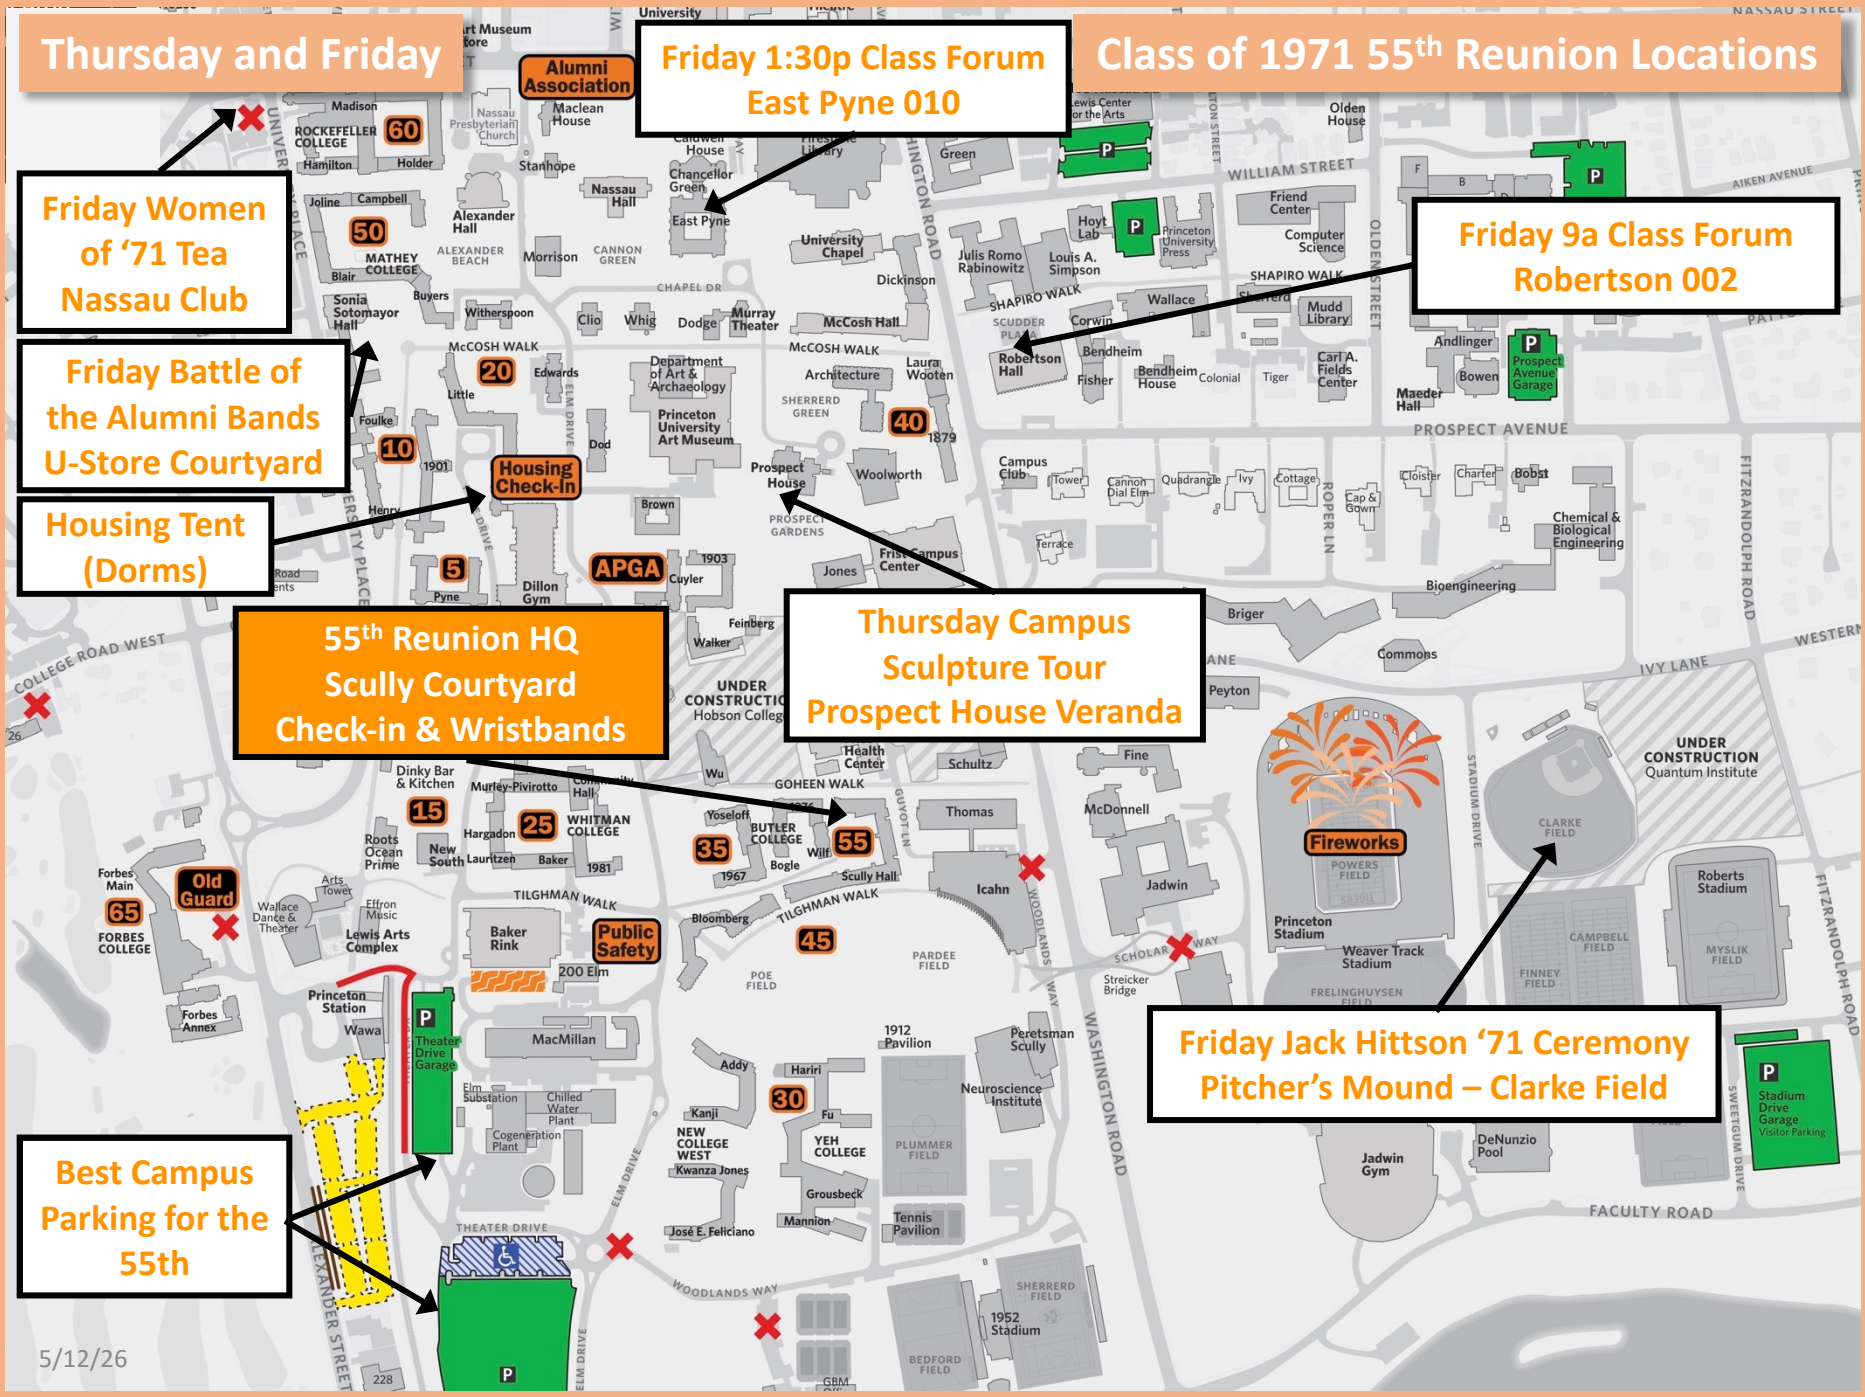

Thursday and Friday

**Friday 1:30p Class Forum
East Pyne 010**

Class of 1971 55th Reunion Locations

**Friday Women
of '71 Tea
Nassau Club**

**Friday Battle of
the Alumni Bands
U-Store Courtyard**

**Housing Tent
(Dorms)**

**55th Reunion HQ
Scully Courtyard
Check-in & Wristbands**

**Thursday Campus
Sculpture Tour
Prospect House Veranda**

**Friday 9a Class Forum
Robertson 002**

Fireworks

**Friday Jack Hittson '71 Ceremony
Pitcher's Mound – Clarke Field**

**Best Campus
Parking for the
55th**

Saturday and Sunday

Class of 1971 55th Reunion Locations

**Saturday P-rade
Assembly Area**

**Saturday
P-rade Lunch
Art Museum Patio**

**Housing Tent
(Dorms)**

**55th Reunion HQ
Scully Courtyard
Check-in & Wristbands**

**Best Campus
Parking for the
55th**

**Alumni
Association**

**Saturday Class Forum
East Pyne 010**

**Saturday Class
Memorial Service
University Chapel**

**Saturday Class Photo
Clio Hall Steps**

**Sunday Brunch
Cap and Gown**